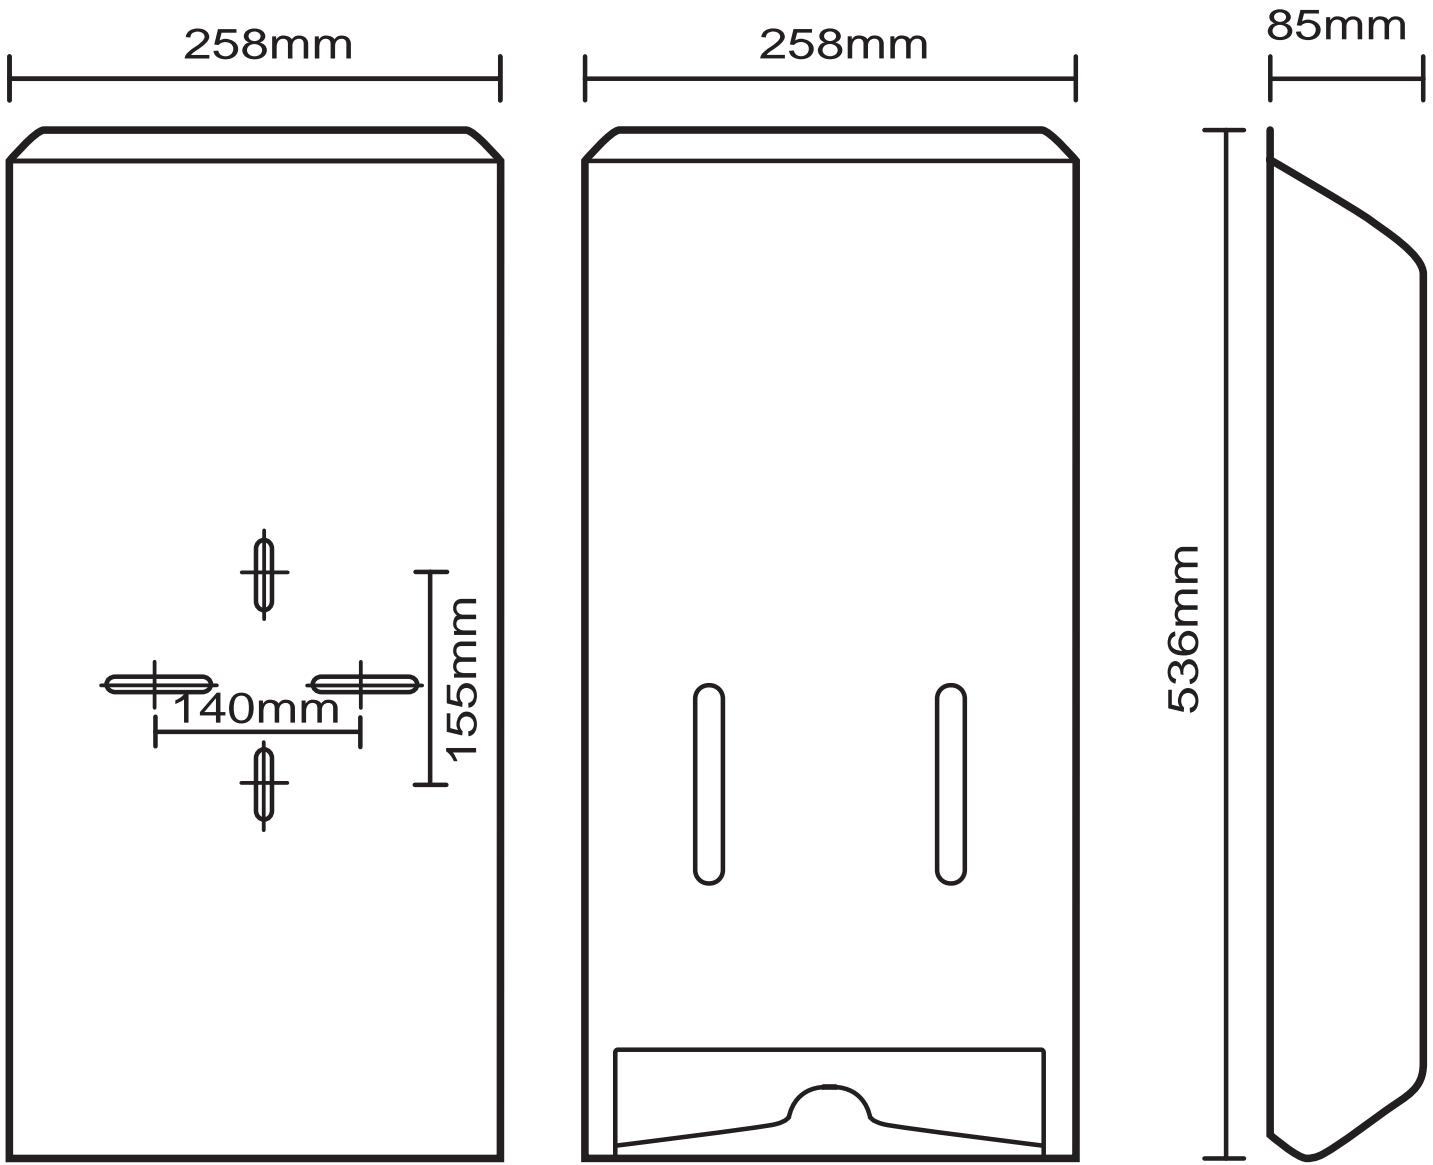

**Code: 4944 OptimumTowel Dispenser**

Suits SCOTT® codes 4455, 4456, 4457.