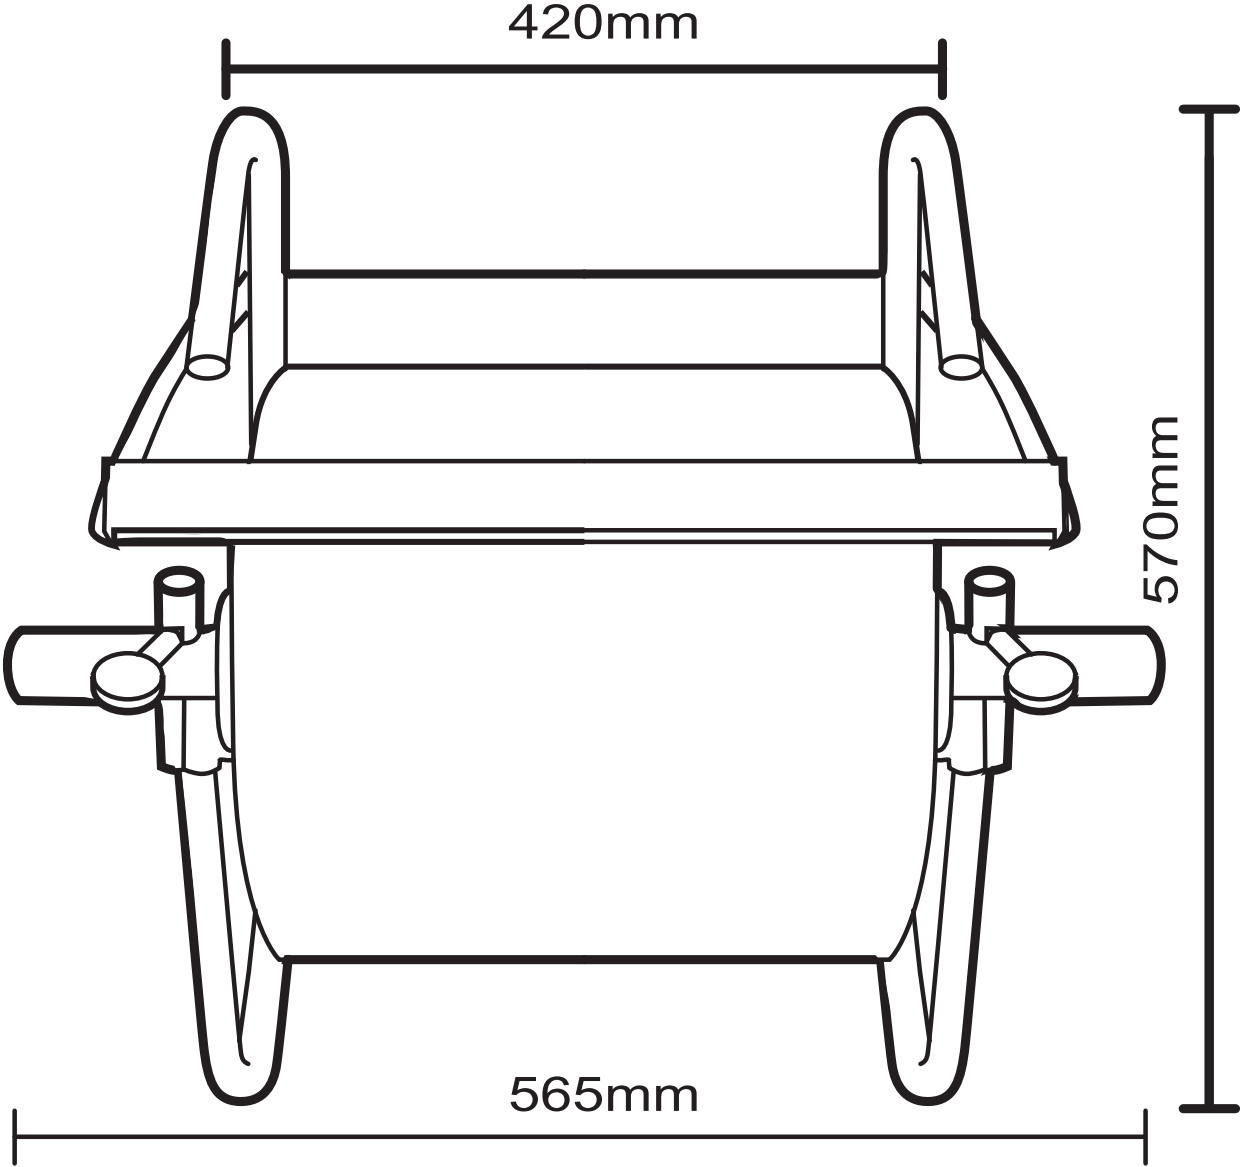

Code: 4951 Wall Mounted Jumbo Roll Dispenser

Suits WYPALL® X80 code 94173.