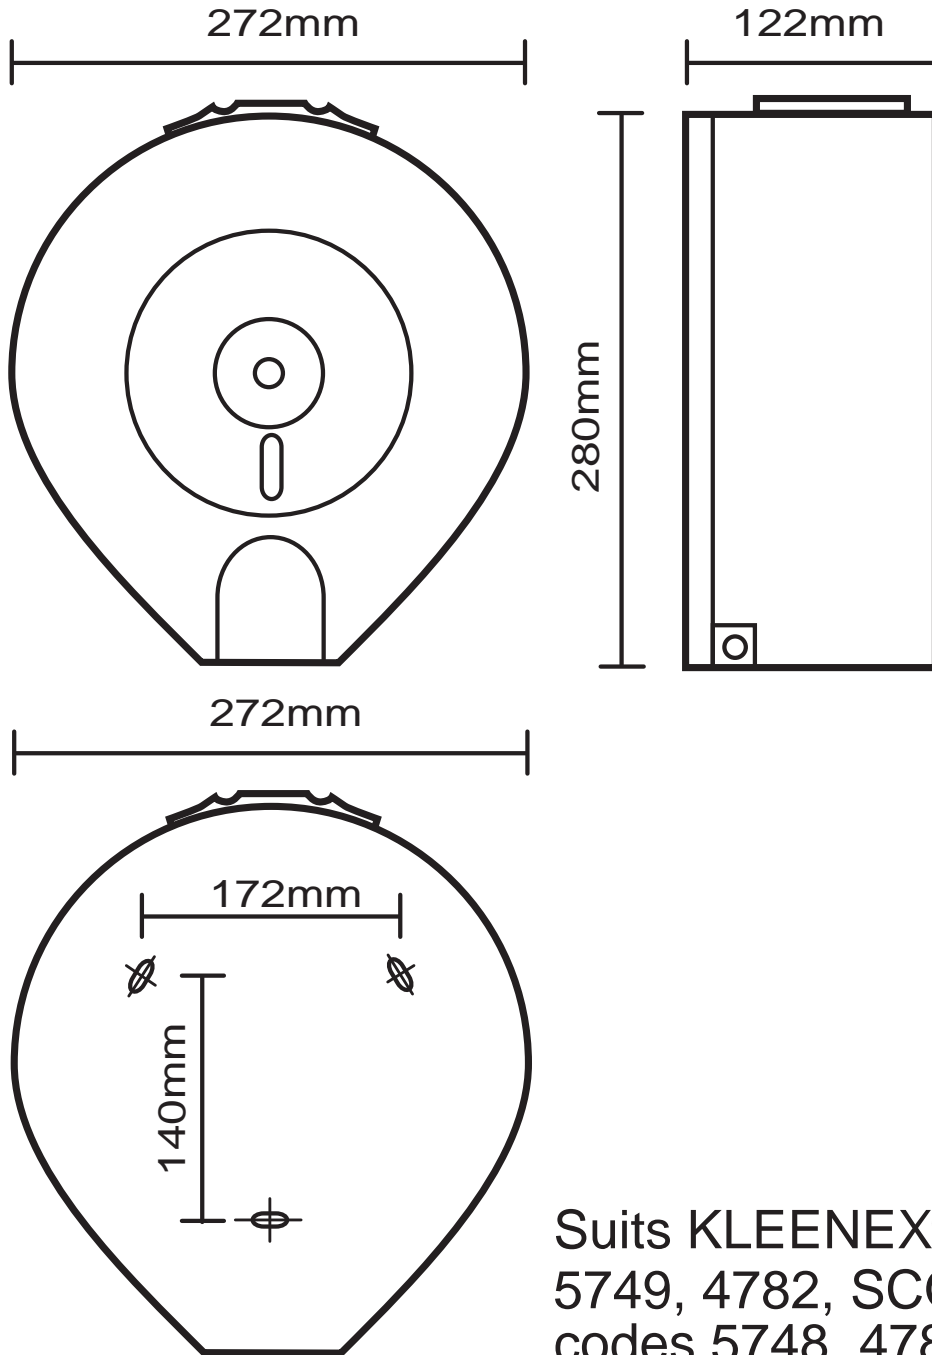

Code: 4972 Jumbo Roll Dispenser

Suits KLEENEX® codes 5749, 4782, SCOTT* codes 5748, 4781.